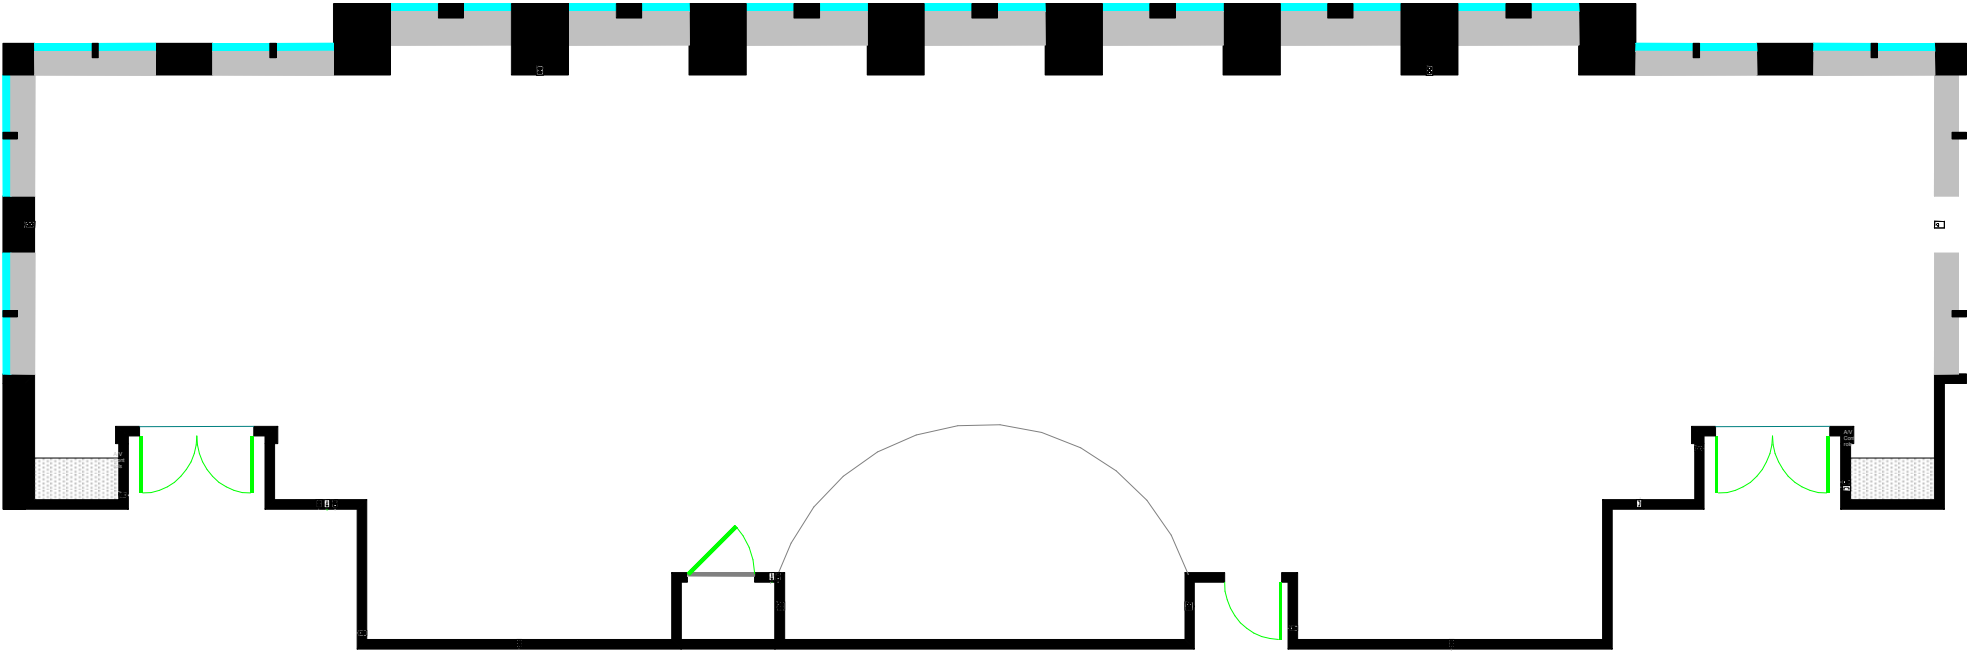

William Penn & Franklin Room

← 99'8" →

29'
6"

Total Area = 2,640 sq. ft.